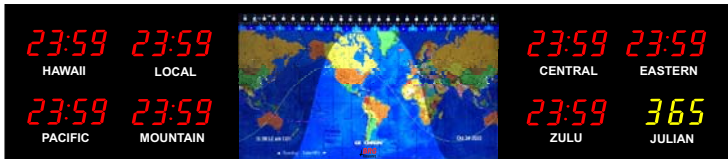

GTZE 8 Zone - 2.5" Numeric, White Vinyl Labels, 32" 4K Monitor
Frame: 78.25"W x 17.75"H x 3.25"D