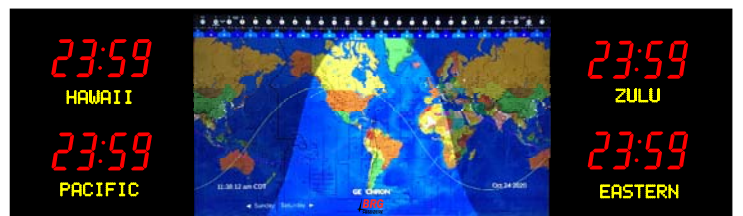

GTZT 4 Zone - 4" Numeric, 2" Digital Labels, 43" 4K Monitor
Frame: 78.25"W x 23.25"H x 3.25"D

Email: sales@brgproducts.com
Web Site: <http://www.brgproducts.com>

600 N River Street • Derby, Kansas 67037
800-295-0220 • 316-788-2000
Fax: 316-788-7080