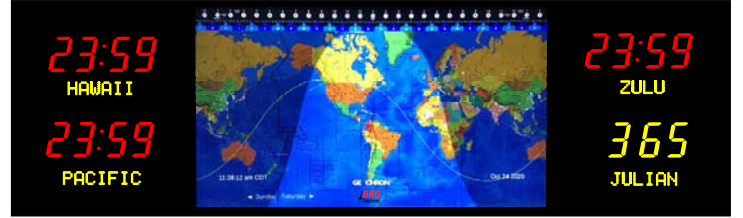

GTZD 4 Zone - 2.5" Numeric, 1.2" Digital Labels, 32" 4K Monitor
Frame: 60.25"W x 17.75"H x 3.25"D