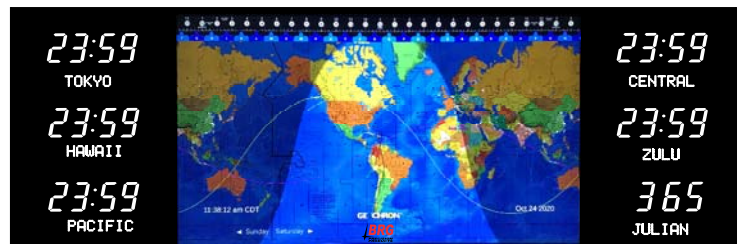

GTZH 6 Zone - 2.5" Numeric, 1.2" Digital Labels, 43" 4K Monitor
Frame: 65.25"W x 23.25"H x 3.25"D