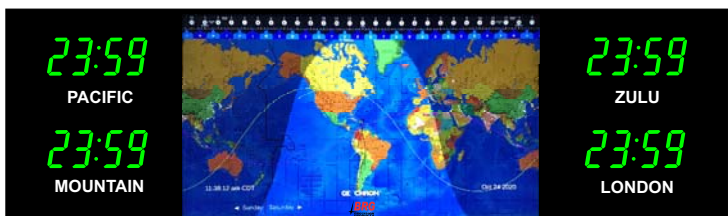

GTZS 4 Zone - 4" Numeric, White Vinyl Labels, 43" 4K Monitor
Frame: 78.25"W x 23.25"H x 3.25"D