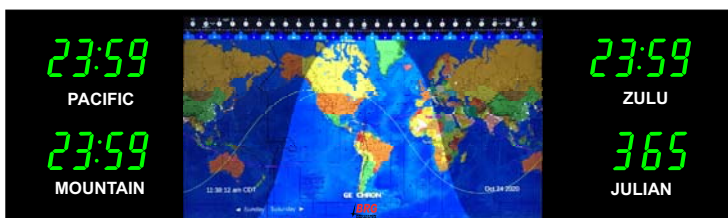

GTZI 4 Zone - 4" Numeric, White Vinyl Labels, 43" 4K Monitor
Frame: 78.25"W x 23.25"H x 3.25"D