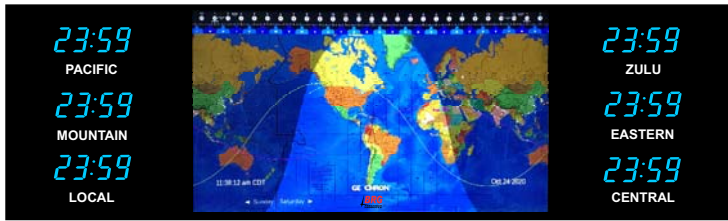

BRG Geochron Time Zone Series

BRG Geochron Style 2

GTZK 6 Zone - 1.8" Numeric, White Vinyl Labels, 32" 4K Monitor
Frame: 60.25"W x 17.75"H x 3.25"D