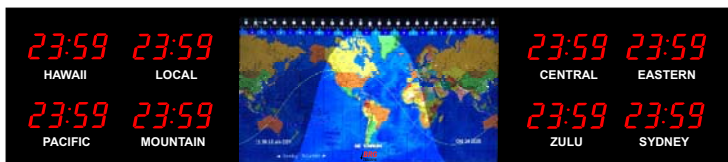

GTZO 8 Zone - 2.5" Numeric, White Vinyl Labels, 32" 4K Monitor
Frame: 78.25"W x 17.75"H x 3.25"D