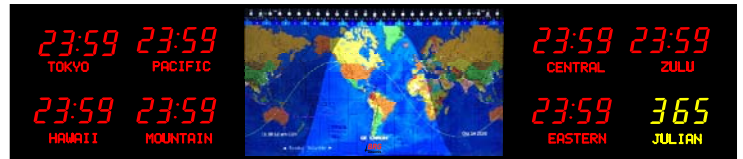

GTZF 8 Zone - 2.5" Numeric, 1.2" Digital Labels, 32" 4K Monitor
Frame: 78.25"W x 17.75"H x 3.25"D