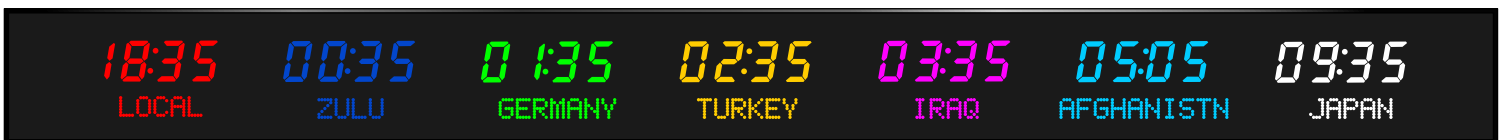

User Changeable Multi-Color LED Colors

Red Blue Green Yellow Magenta Cyan White

Email: sales@brgproducts.com
Web Site: <http://www.brgproducts.com>

600 N River Street • Derby, Kansas 67037
800-295-0220 • 316-788-2000
Fax: 316-788-7080