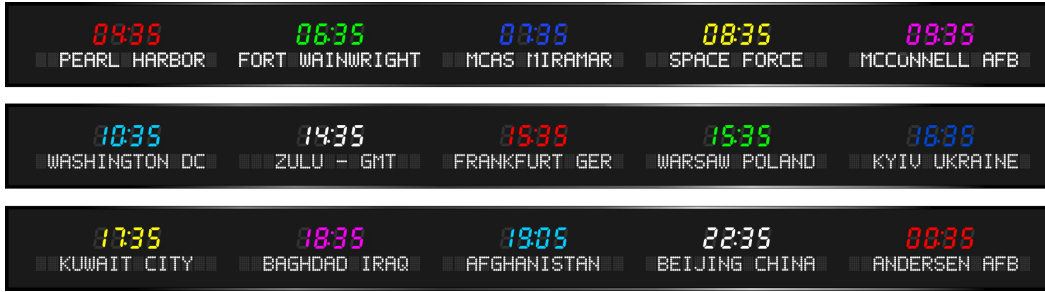

7710EEE Time Zone Clock

www.brgprecision.com

User Changeable Multi-Color LED Colors

Specifications

Model 7710EEE- 1.8" time, 1.2" - 15 character zone labels, 15 zones

- Display:** Fifteen zone, 7 segment user changeable multi-color bar segment LED time displays with 1.2" - 15 character dot matrix LED zone labels.
- Zone Capacity:** Up to 15 time zones can be displayed by page flipping zones 1 time
- Display Format:** 12 or 24 hour format. Alpha-numeric date is custom configurable in up to four languages (English, French, German & Spanish). Alpha dates, Julian dates and year formats can be laid out in any order Numeric Year, and Julian Date
- Clock Accuracy:** BRG Time Zone Clocks will display the correct time for the life of the clock. Factory synchronized with the Atomic Clock, no external synchronization methods are required.
- Computer Interface:** USB interface is standard, Ethernet interface is available in lieu of the USB at no cost.
- Manual Controls:** Wireless IR Remote Control Included. USB-IR fob and Time Commander graphical remote control programmer are available options.
- Operating Mode:** Time zones with 11 Daylight Saving automatic adjustments and 5 incremental offsets.
- Digit Height:** 1.8" bar segment LEDs for time, 1.2" dot matrix LEDs for zone labels alpha-numeric date.
- Visibility:** Up to 40 feet
- Power Requirement:** 100-240 volts AC, 50-60 cycle, internal transformer, 12 ft cord standard with US plug standard.
- Dimensions:** 7.25" Tall x 270.75" Wide x 3.25" Deep
- Operating Temperature:** -32° F to 120° F
- Humidity:** 0% to 95% Non-condensing
- Construction:** Black anodized Aluminum frame with plexiglass front lens. Mounting hardware included.